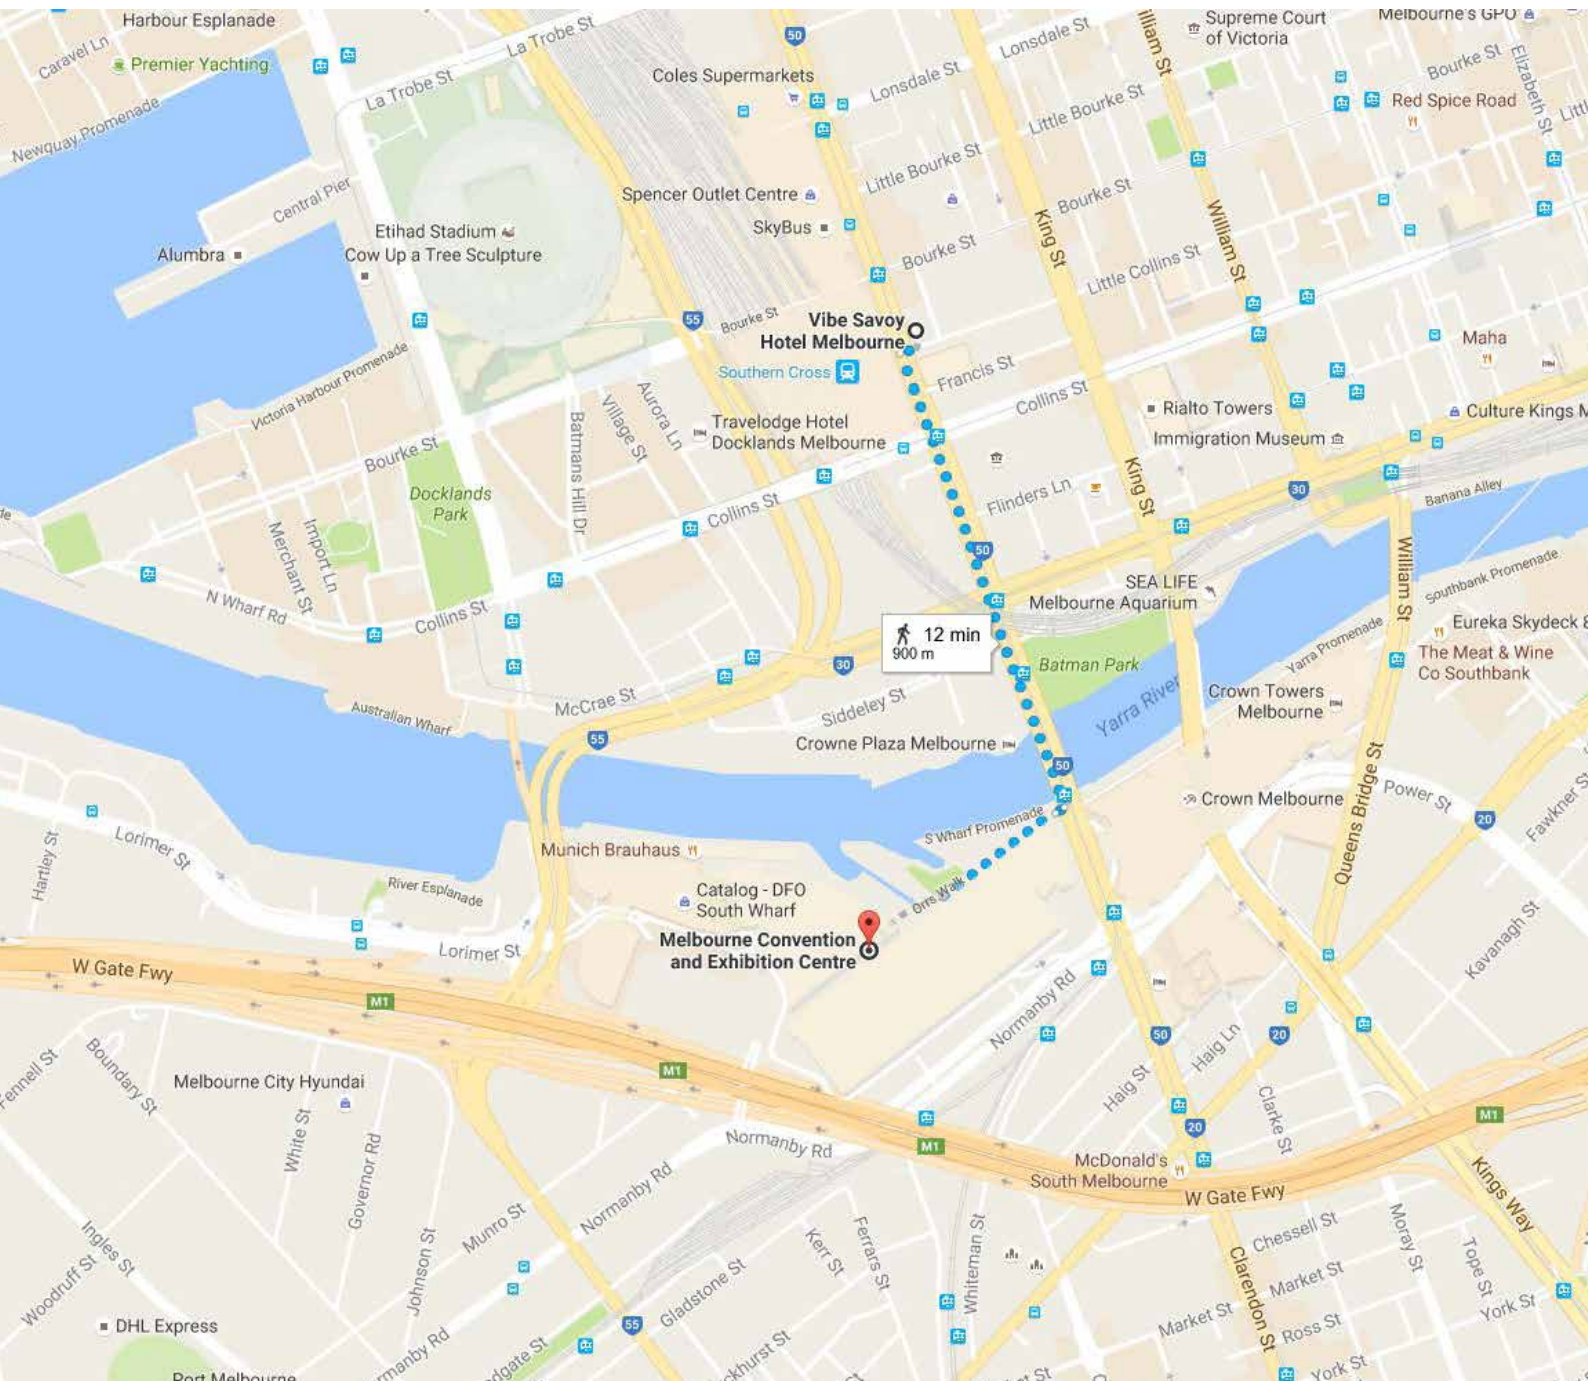

Vibe Savoy

630 Little Collins Street, Melbourne VIC 3000

Celebrate the festival of Chemistry