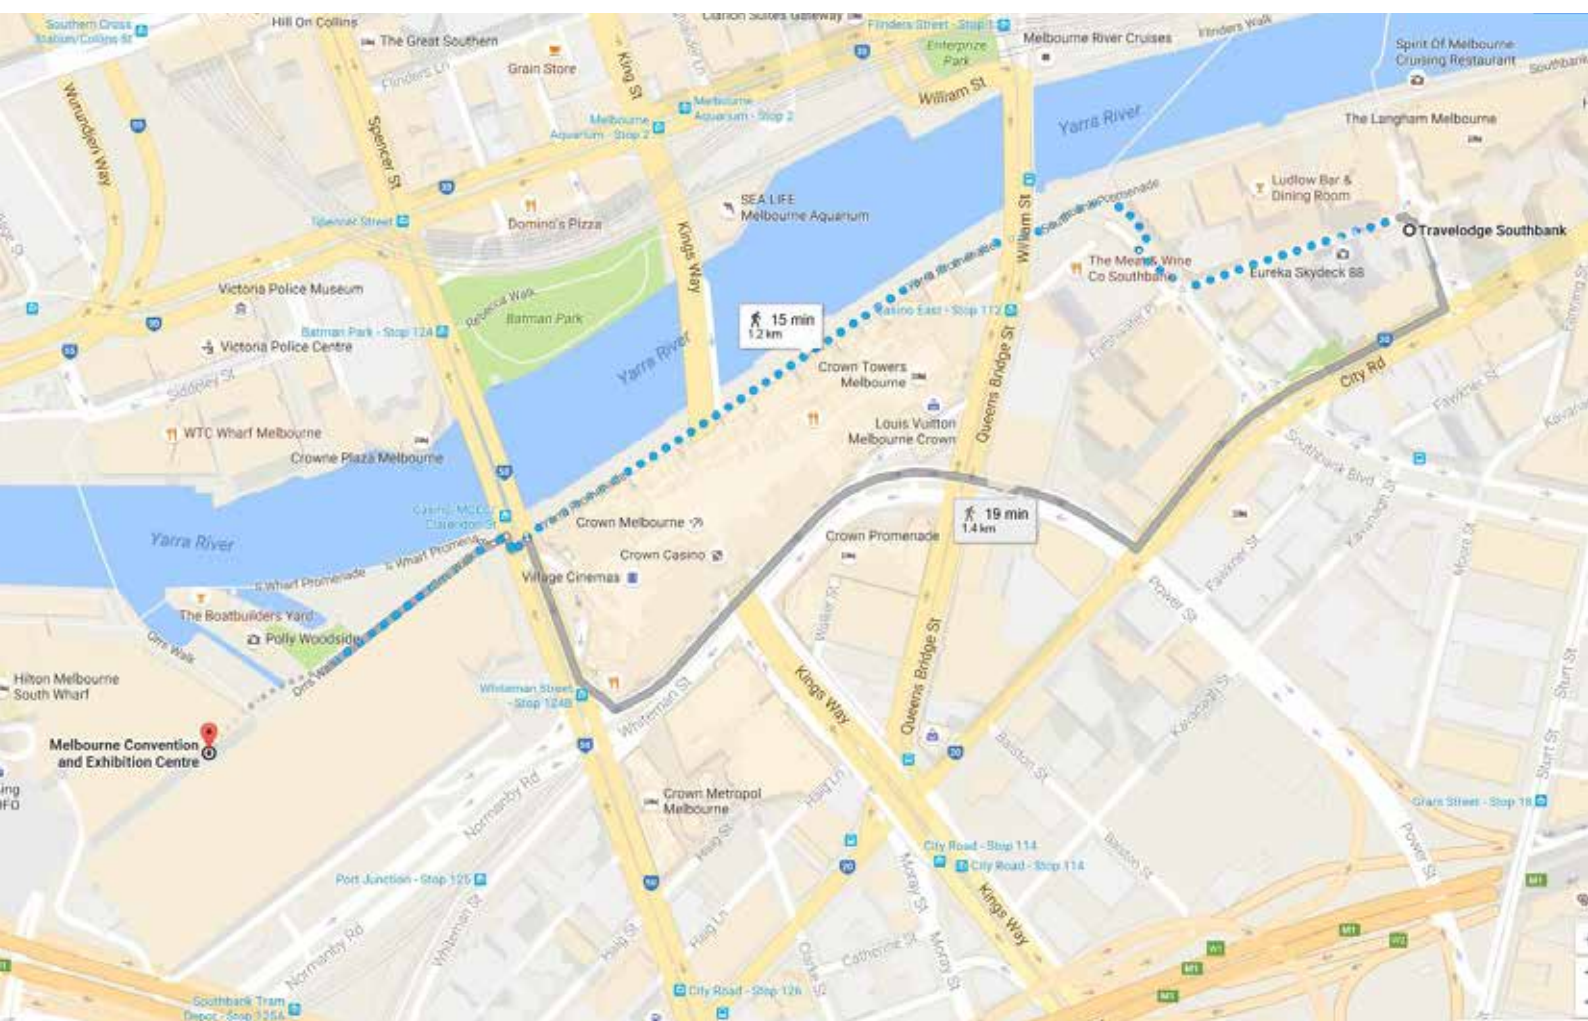

Travelodge Southbank

9 Riverside Quay, Southbank VIC 3006

Celebrate the festival of Chemistry