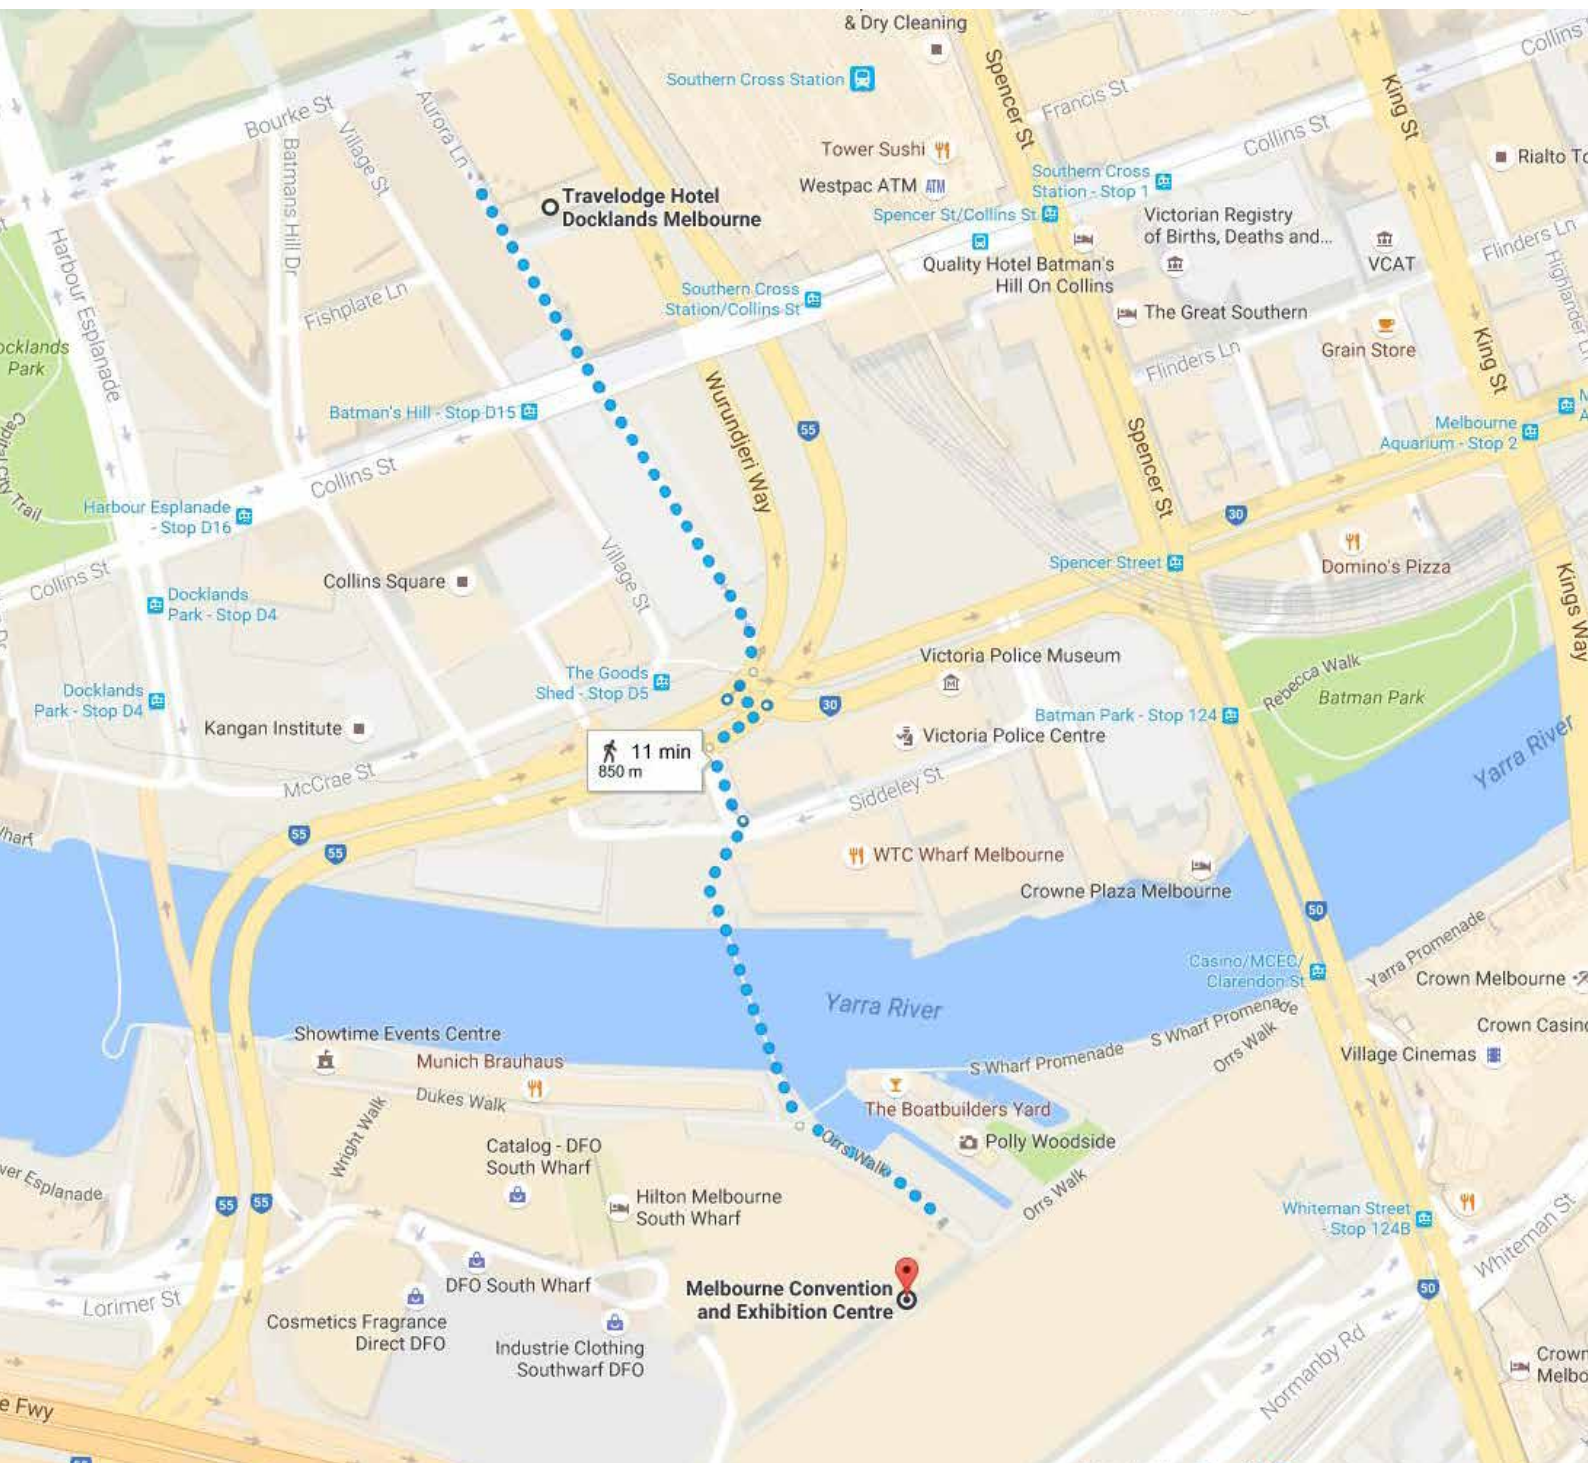

Travelodge Docklands

66 Aurora Lane, Docklands VIC 3008

Distance from Melbourne Airport 22.3km 20min drive

Distance from Melbourne Convention & Exhibition Centre 850m 11min walk

Check-in after: 14.00 hours

Check-out before: 11.00 hours

Getting to the Convention Centre

The Melbourne Convention & Exhibition Centre is an 11 min walk from the hotel. Page two shows a map of the walking directions.

Additional costs

Travelodge Docklands

66 Aurora Lane, Docklands VIC 3008

Celebrate the festival of Chemistry