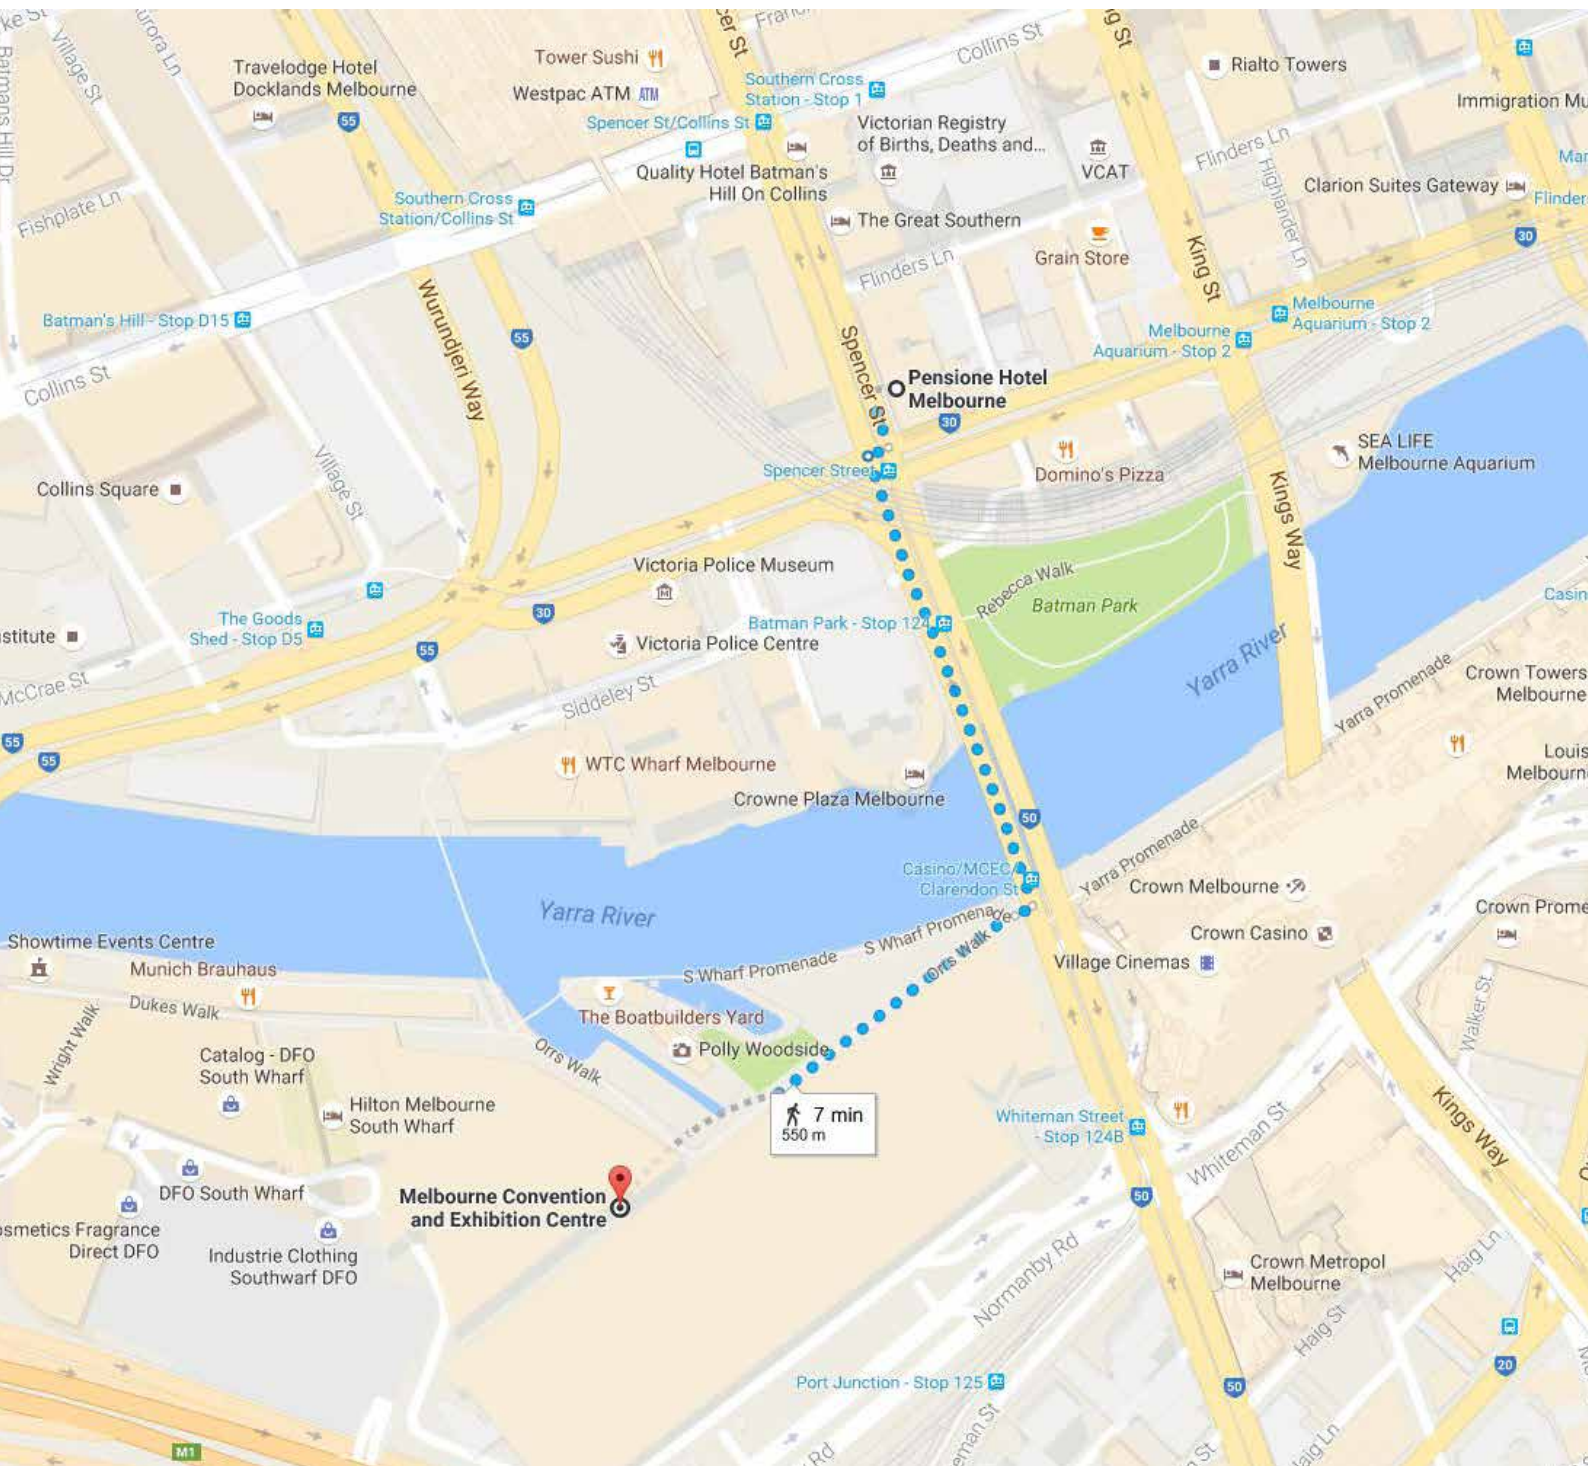

Pensione Hotel Melbourne

16 Spencer Street, Melbourne VIC 3000

Celebrate the festival of Chemistry