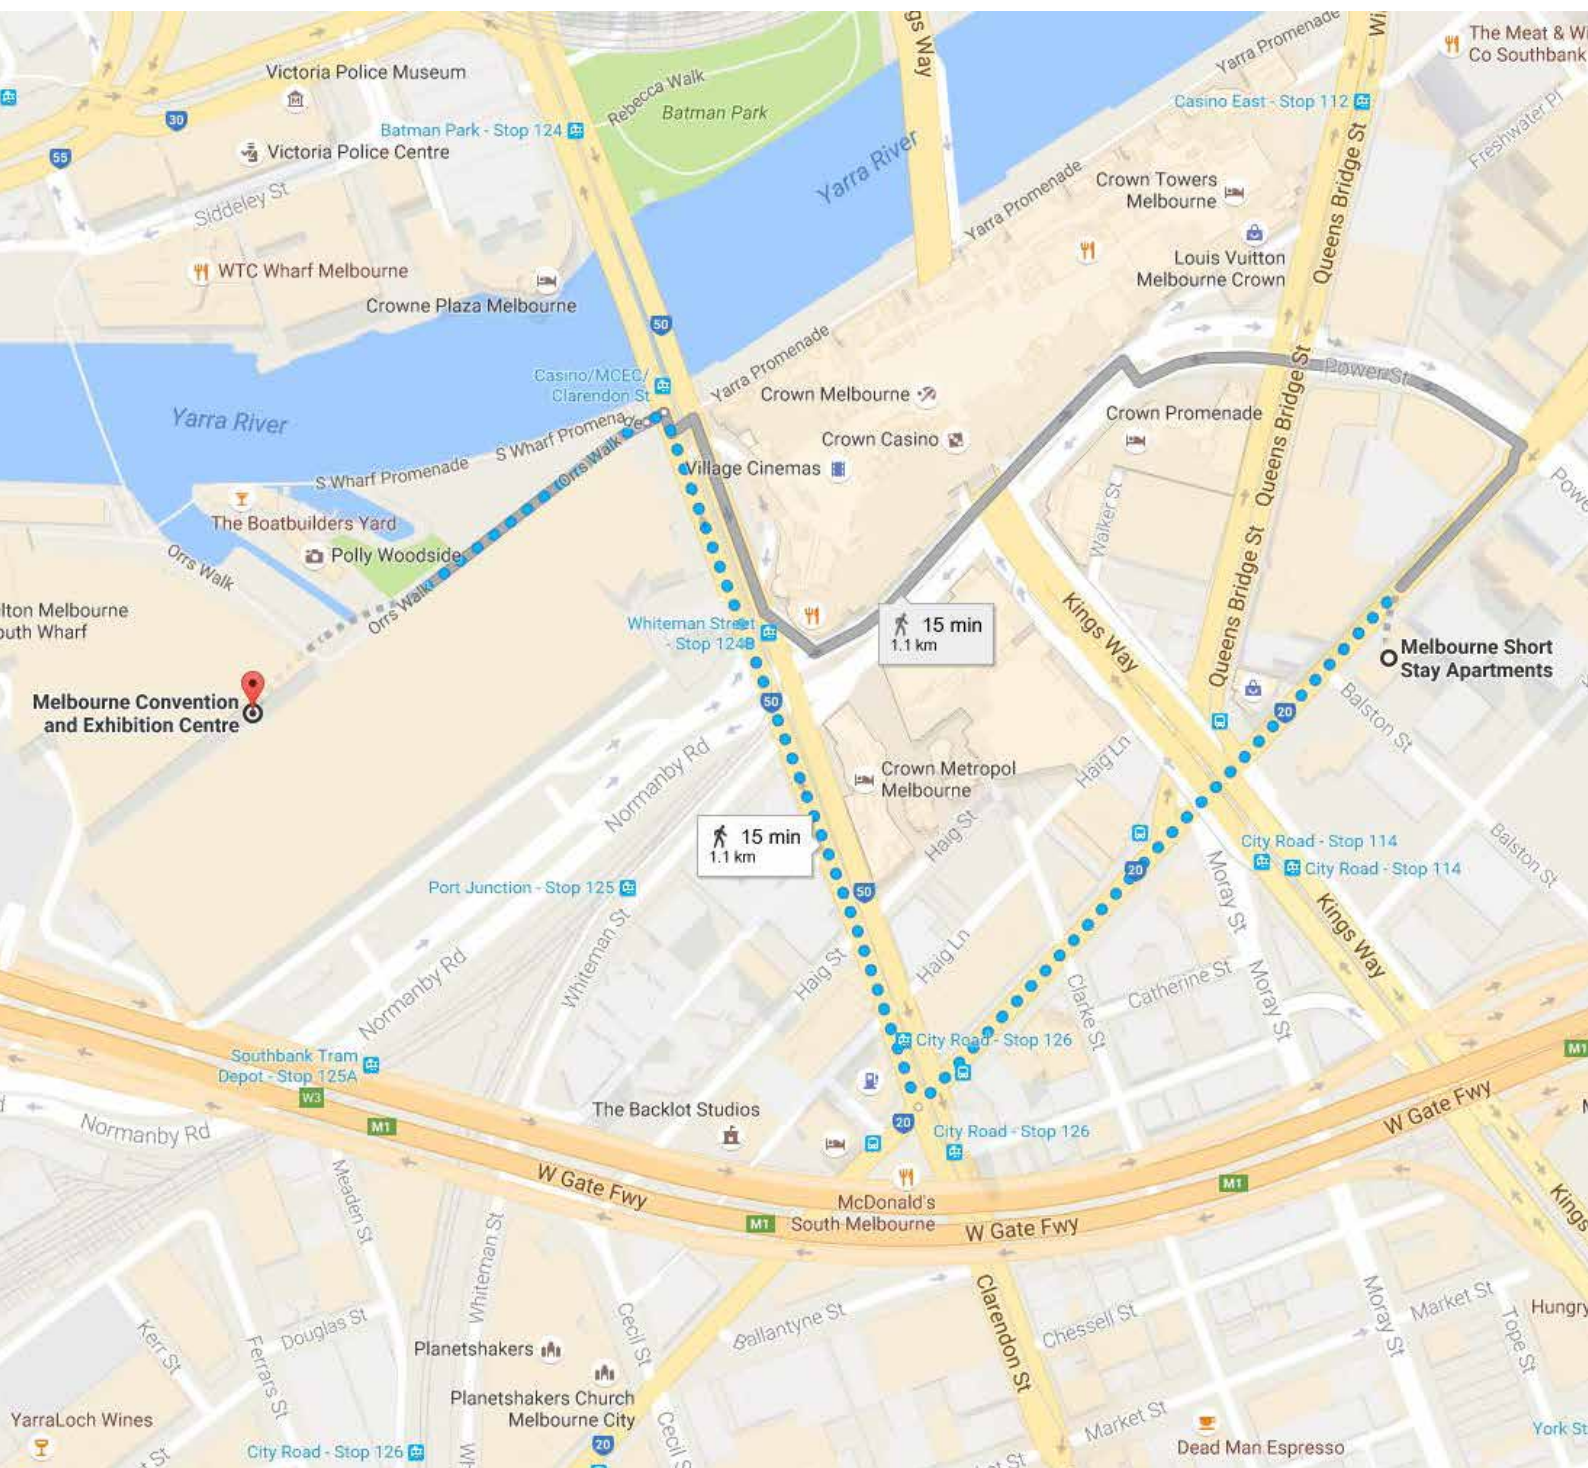

# Melbourne Short Stay Apartments

187 City Road, Southbank VIC 3006

Distance from Melbourne Airport 25.7km 22min drive

Distance from Melbourne Convention & Exhibition Centre 1.1km 15min walk

Check-in after: 14.00 hours

## Getting to the Convention Centre

The Melbourne Convention & Exhibition Centre is a 15 min walk from the hotel. Page two shows a map of the walking directions.

# Melbourne Short Stay Apartments

187 City Road, Southbank VIC 3006

Celebrate the festival of Chemistry