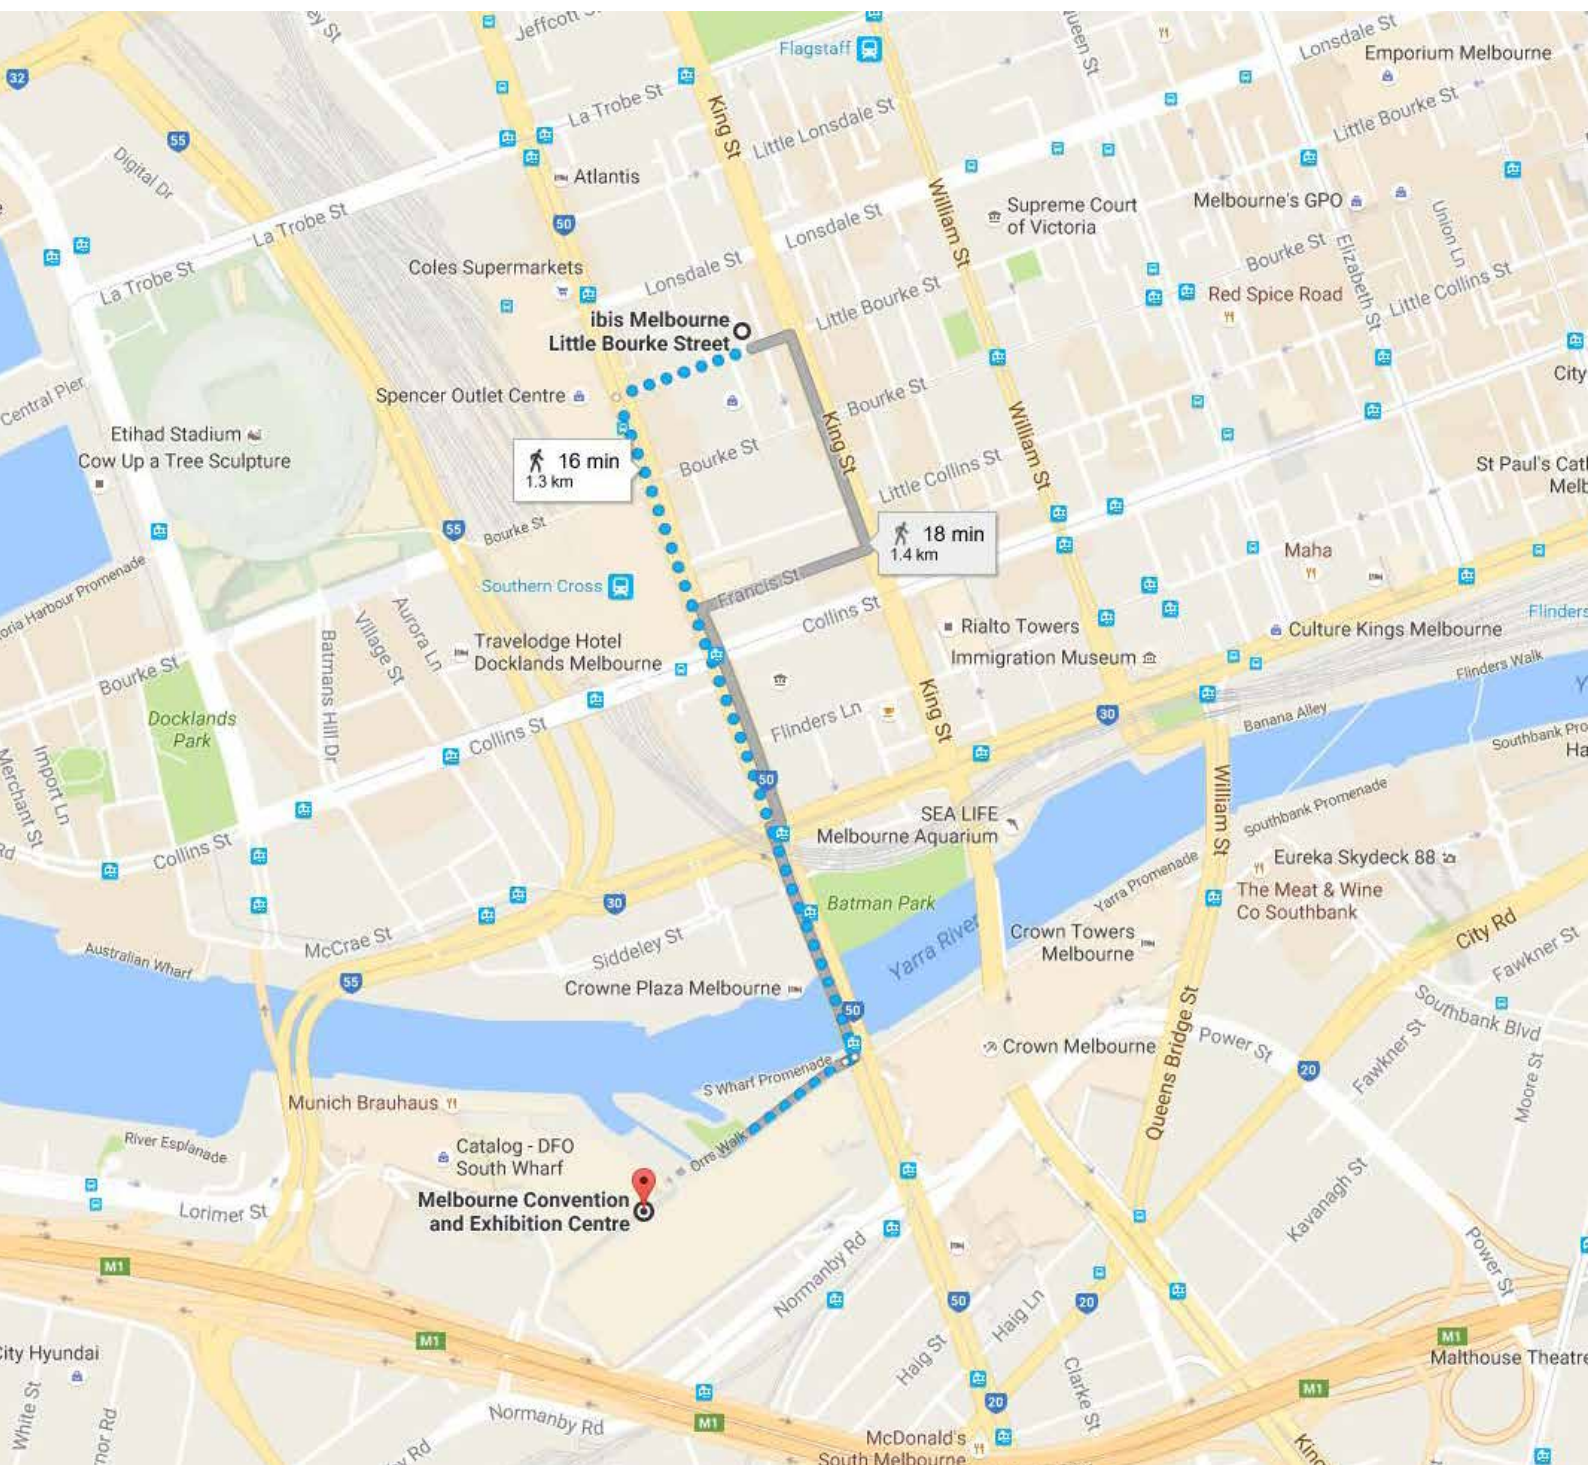

# Ibis Little Bourke Street

600 Little Bourke Street, Melbourne VIC 3006

Distance from Melbourne Airport 22.5km 23min drive

Distance from Melbourne Convention & Exhibition Centre 1.3km 16min walk

**Check-in after:** 14.00 hours

## Getting to the Convention Centre

The Melbourne Convention & Exhibition Centre is a 16 min walk from the hotel. Page two shows a map of the walking directions.

# Ibis Little Bourke Street

600 Little Bourke Street, Melbourne VIC 3006

Celebrate the festival of Chemistry