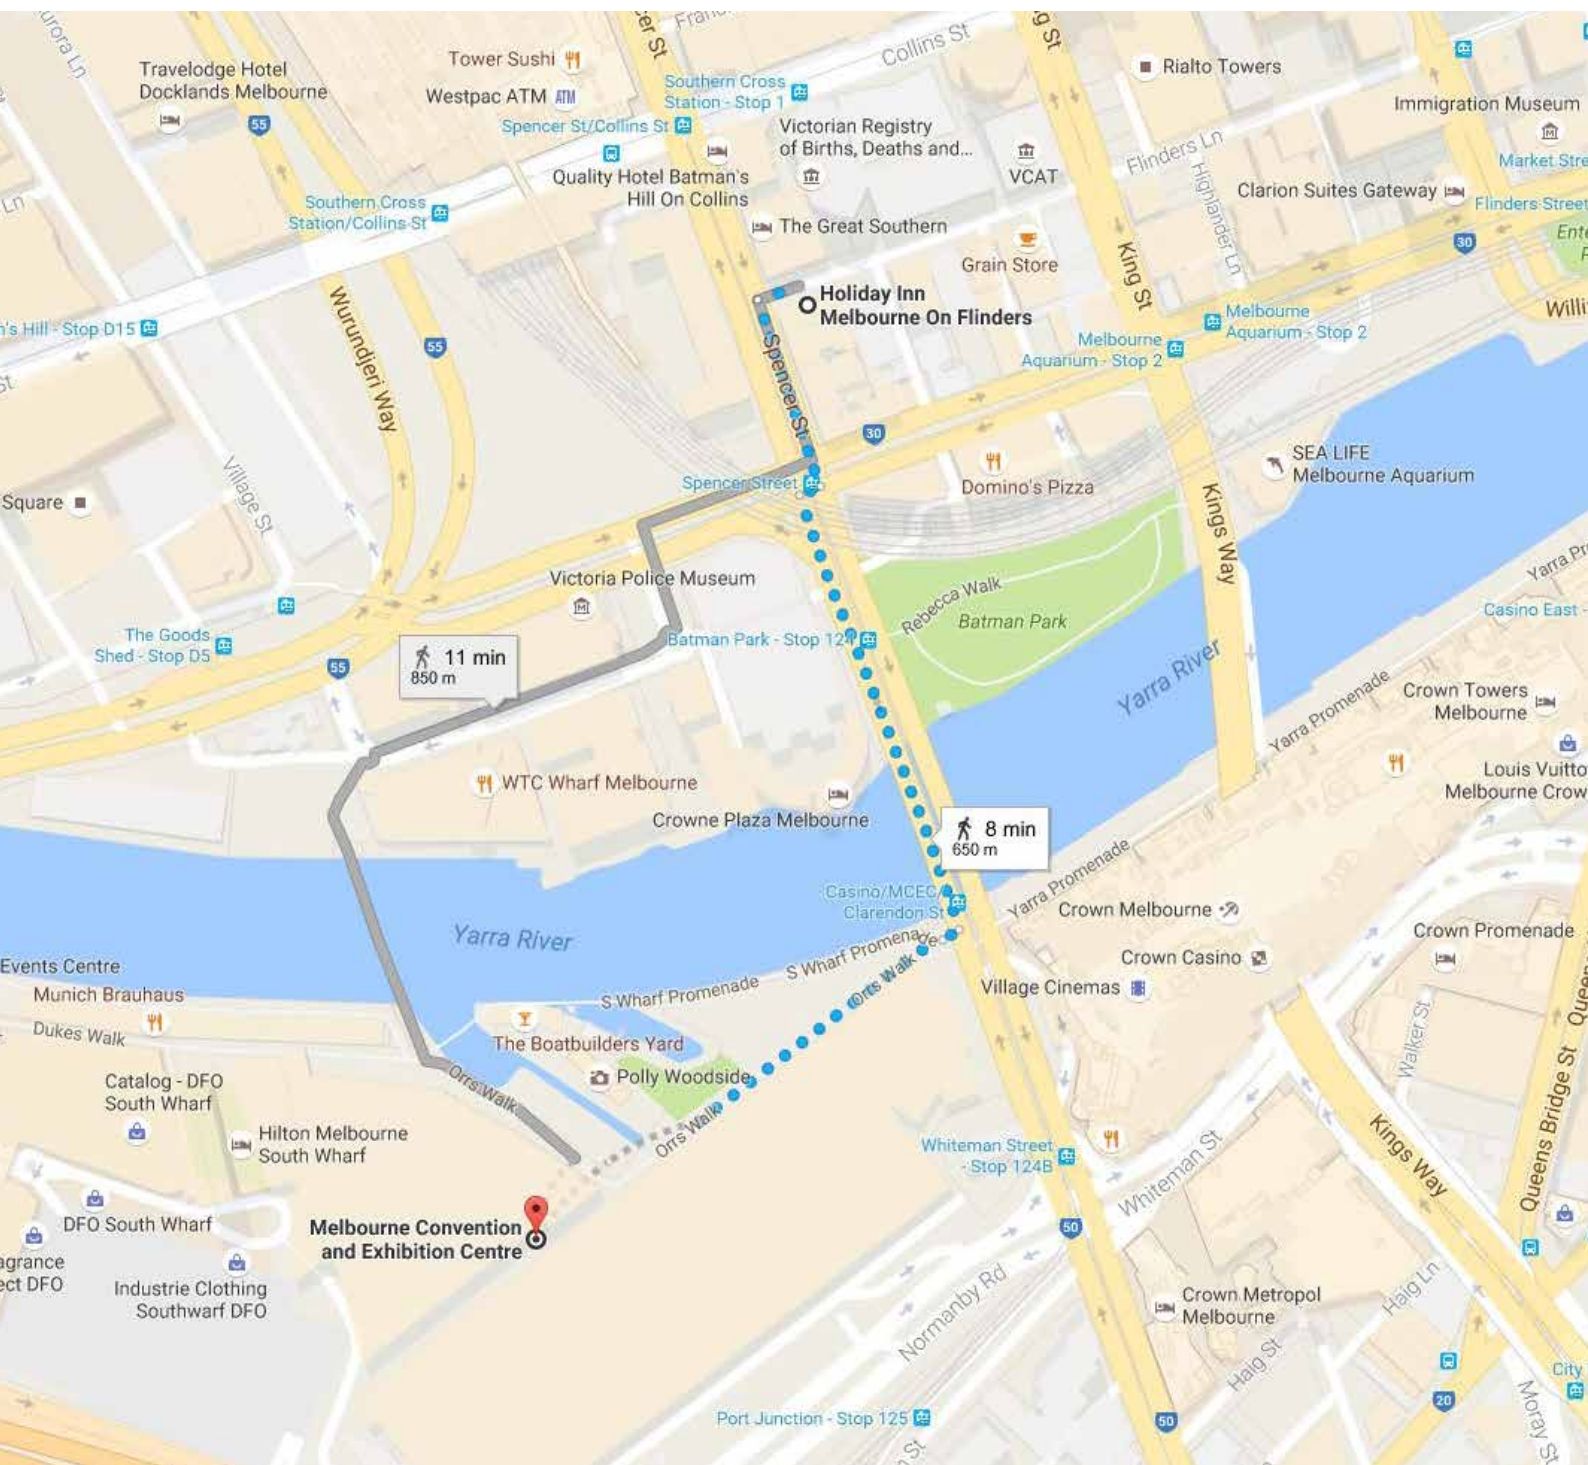

Holiday Inn on Flinders Lane

575 Flinders Lane, Melbourne VIC 3000

Celebrate the festival of Chemistry