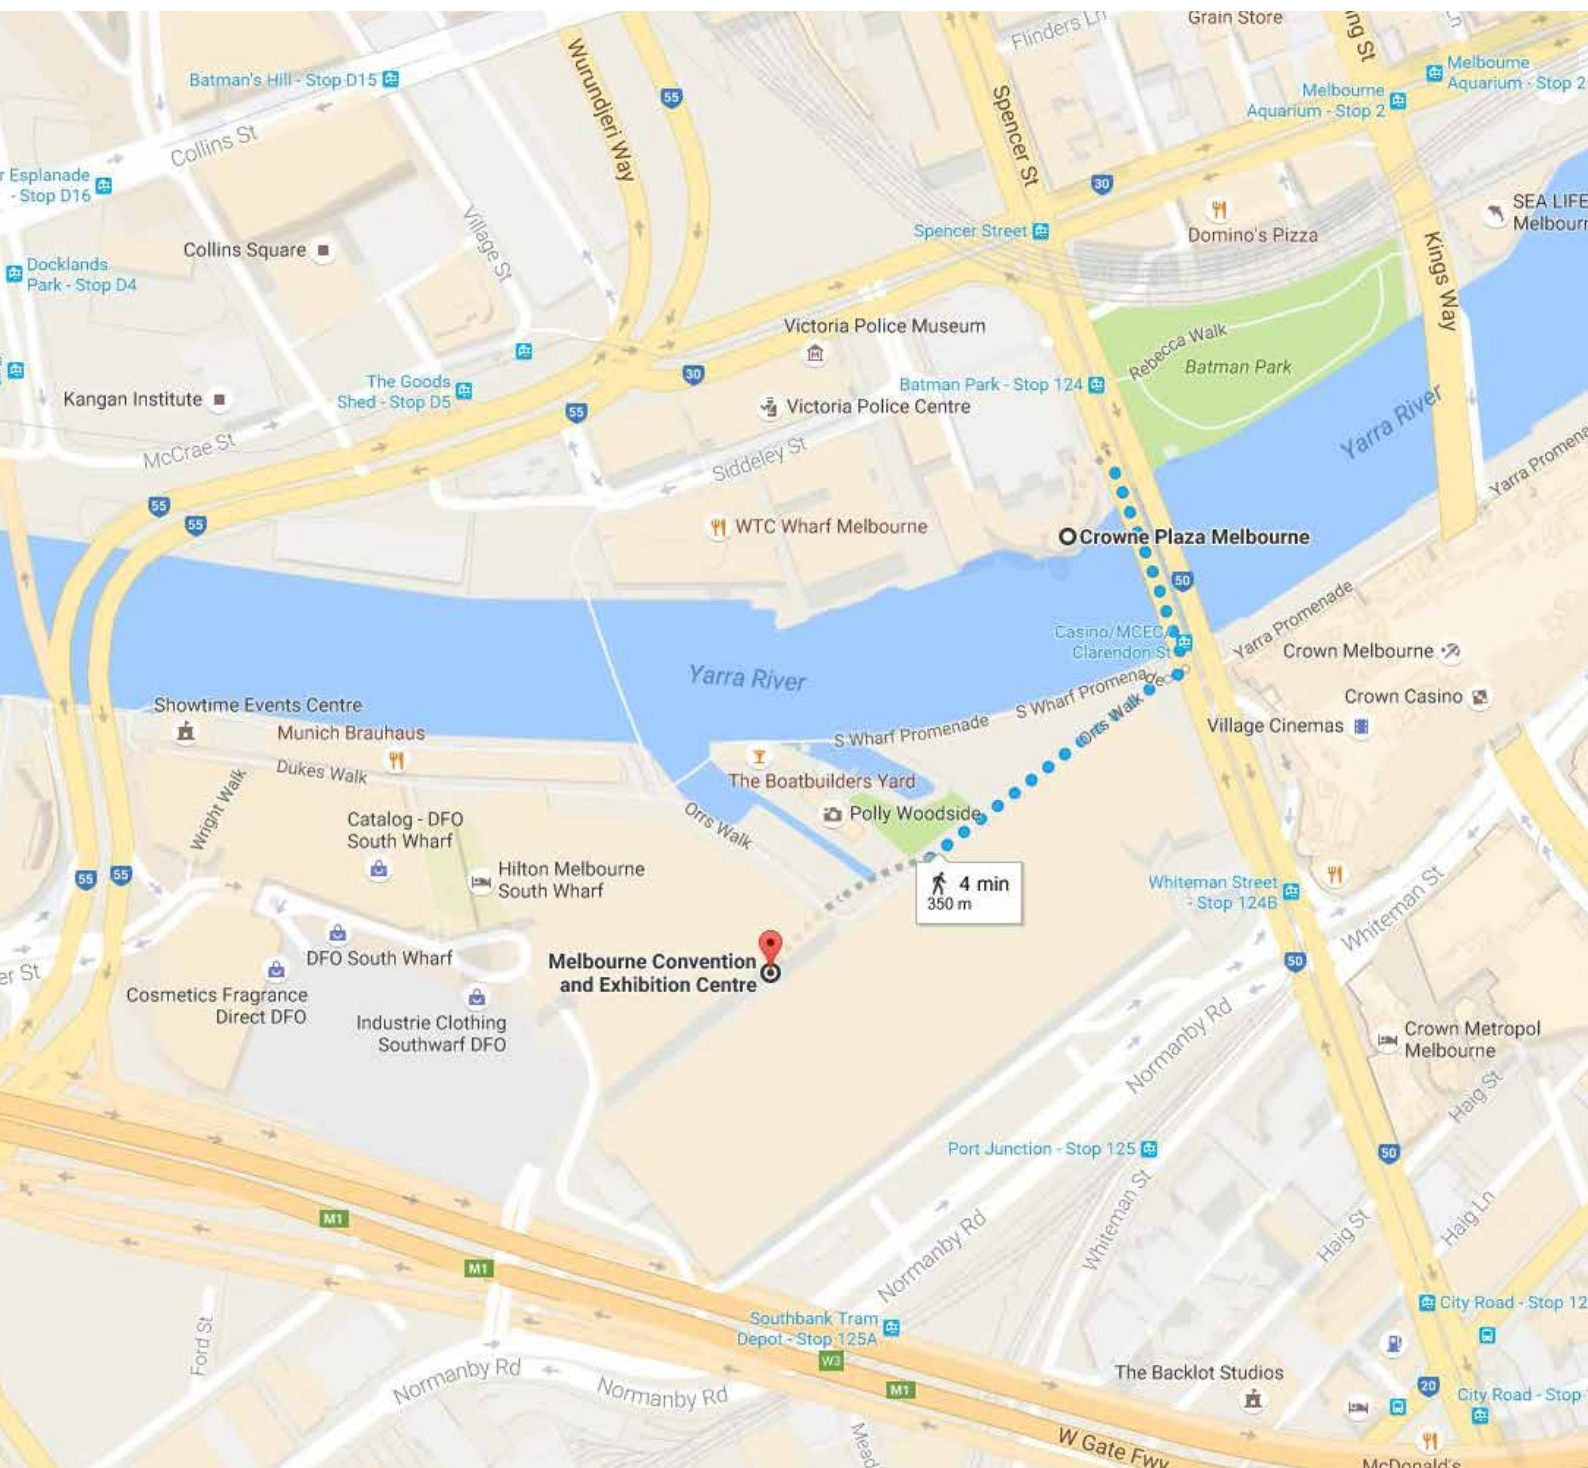

Crowne Plaza Melbourne

1 - 5 Spencer Street, Melbourne VIC 3008

Distance from Melbourne Airport 23.5km 38min drive

Distance from Melbourne Convention & Exhibition Centre 800m 9min walk

Check-in after: 14.00 hours

Check-out before: 11.00 hours

Getting to the Convention Centre

The Melbourne Convention & Exhibition Centre is a 9 min from the hotel. Page two shows a map of the walking directions.

Additional costs

- Valet parking at \$47 per day
- Self-parking at \$16 per day

Celebrate the festival of Chemistry

Crowne Plaza Melbourne

1 - 5 Spencer Street, Melbourne VIC 3008

Celebrate the festival of Chemistry