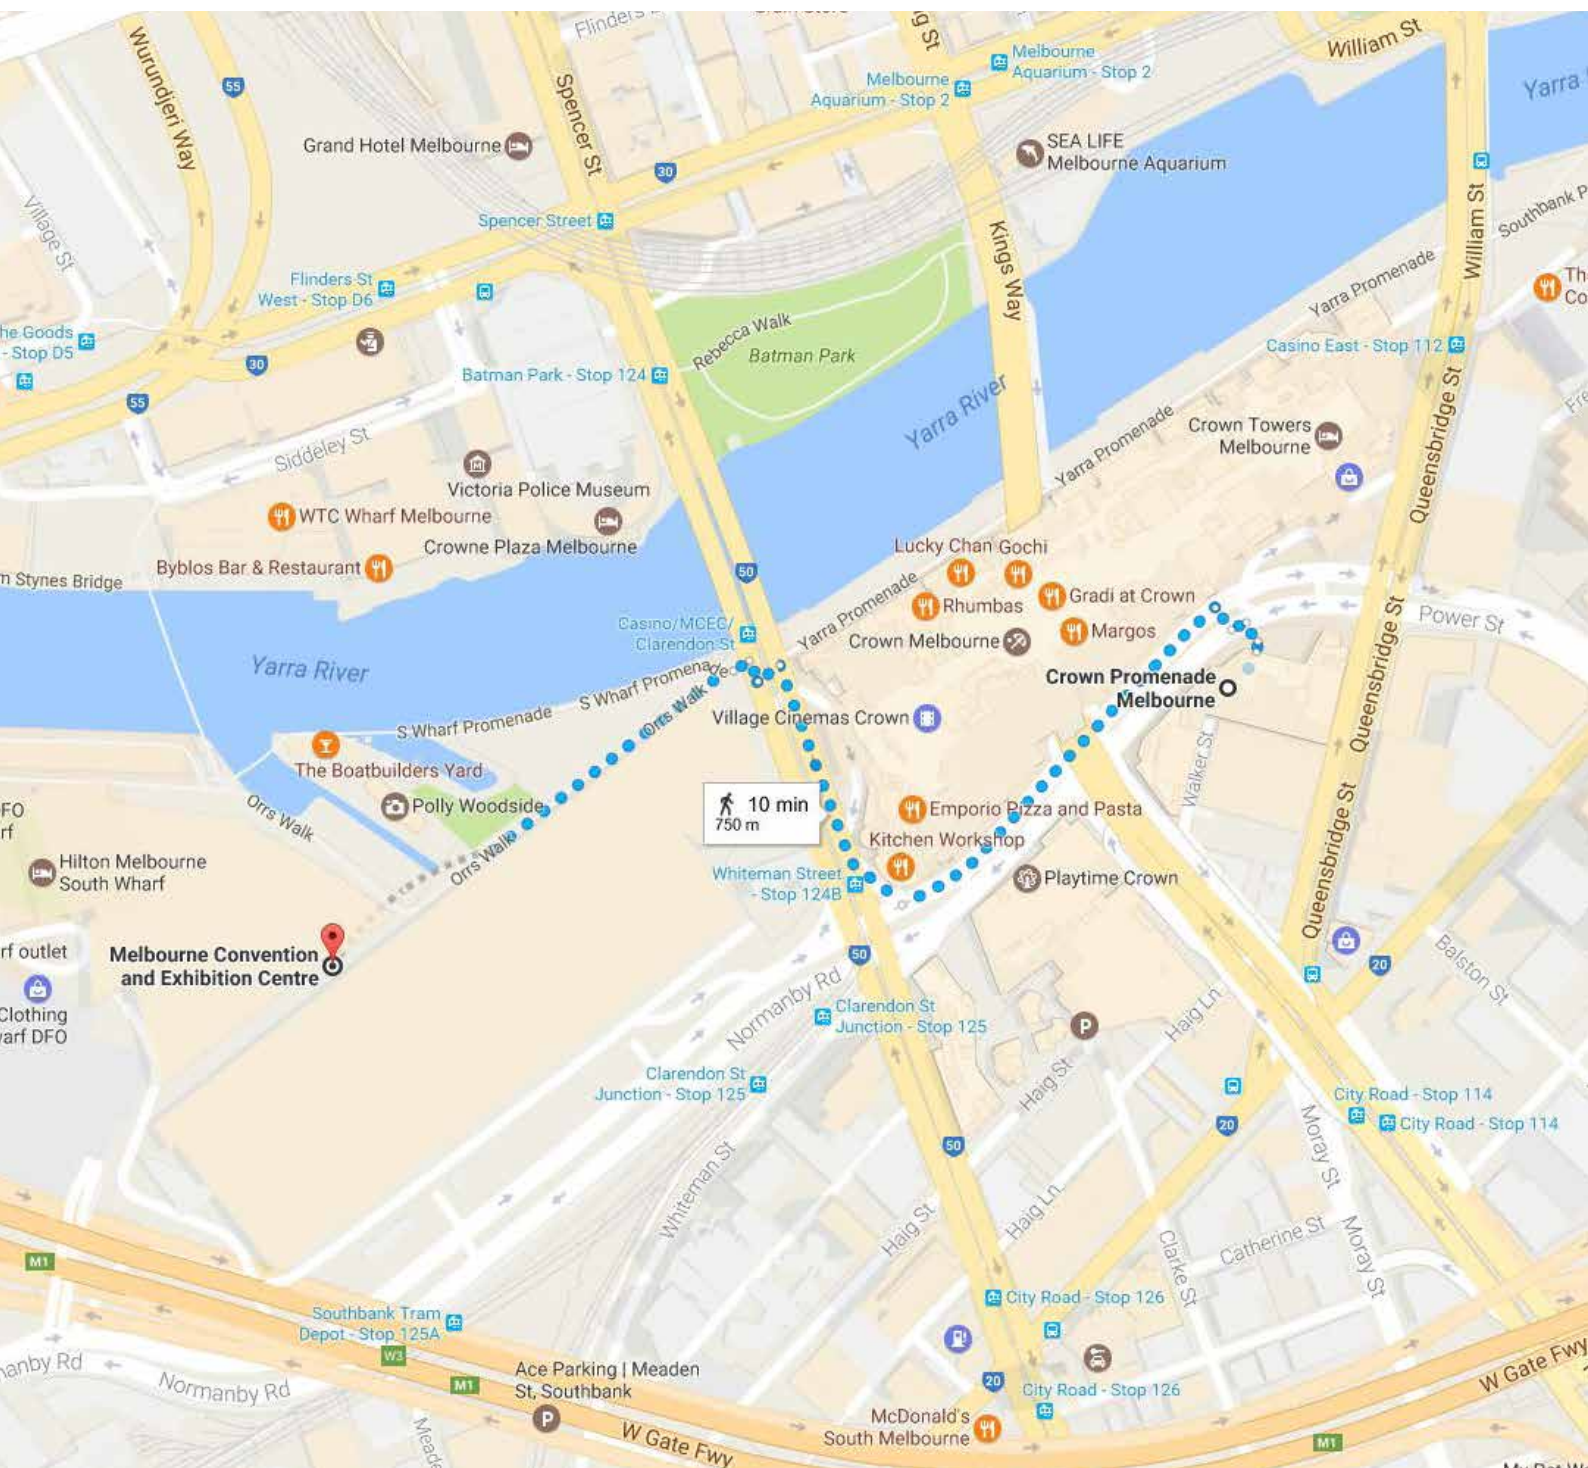

Crown Promenade

8 Whiteman Street, Southbank, VIC 3205

Distance from Melbourne Airport 23.5km 38min drive

Distance from Melbourne Convention & Exhibition Centre 750m 10min walk

Check-in after: 15.00 hours

Check-out before: 11.00 hours

Getting to the Convention Centre

The Melbourne Convention & Exhibition Centre is a 10 min from the hotel. Page two shows a map of the walking directions.

Additional costs

- Valet parking at \$55 per 24 hours
- Self-parking at \$16 per 24 hours

Hotel Facilities

- Restaurants and Bars
- 25m Infinity Spa pool
- Gymnasium
- WiFi
- Concierge
- 24-hour reception
- Room Service

Celebrate the festival of Chemistry

Crown Promenade

8 Whiteman Street, Southbank, VIC 3205