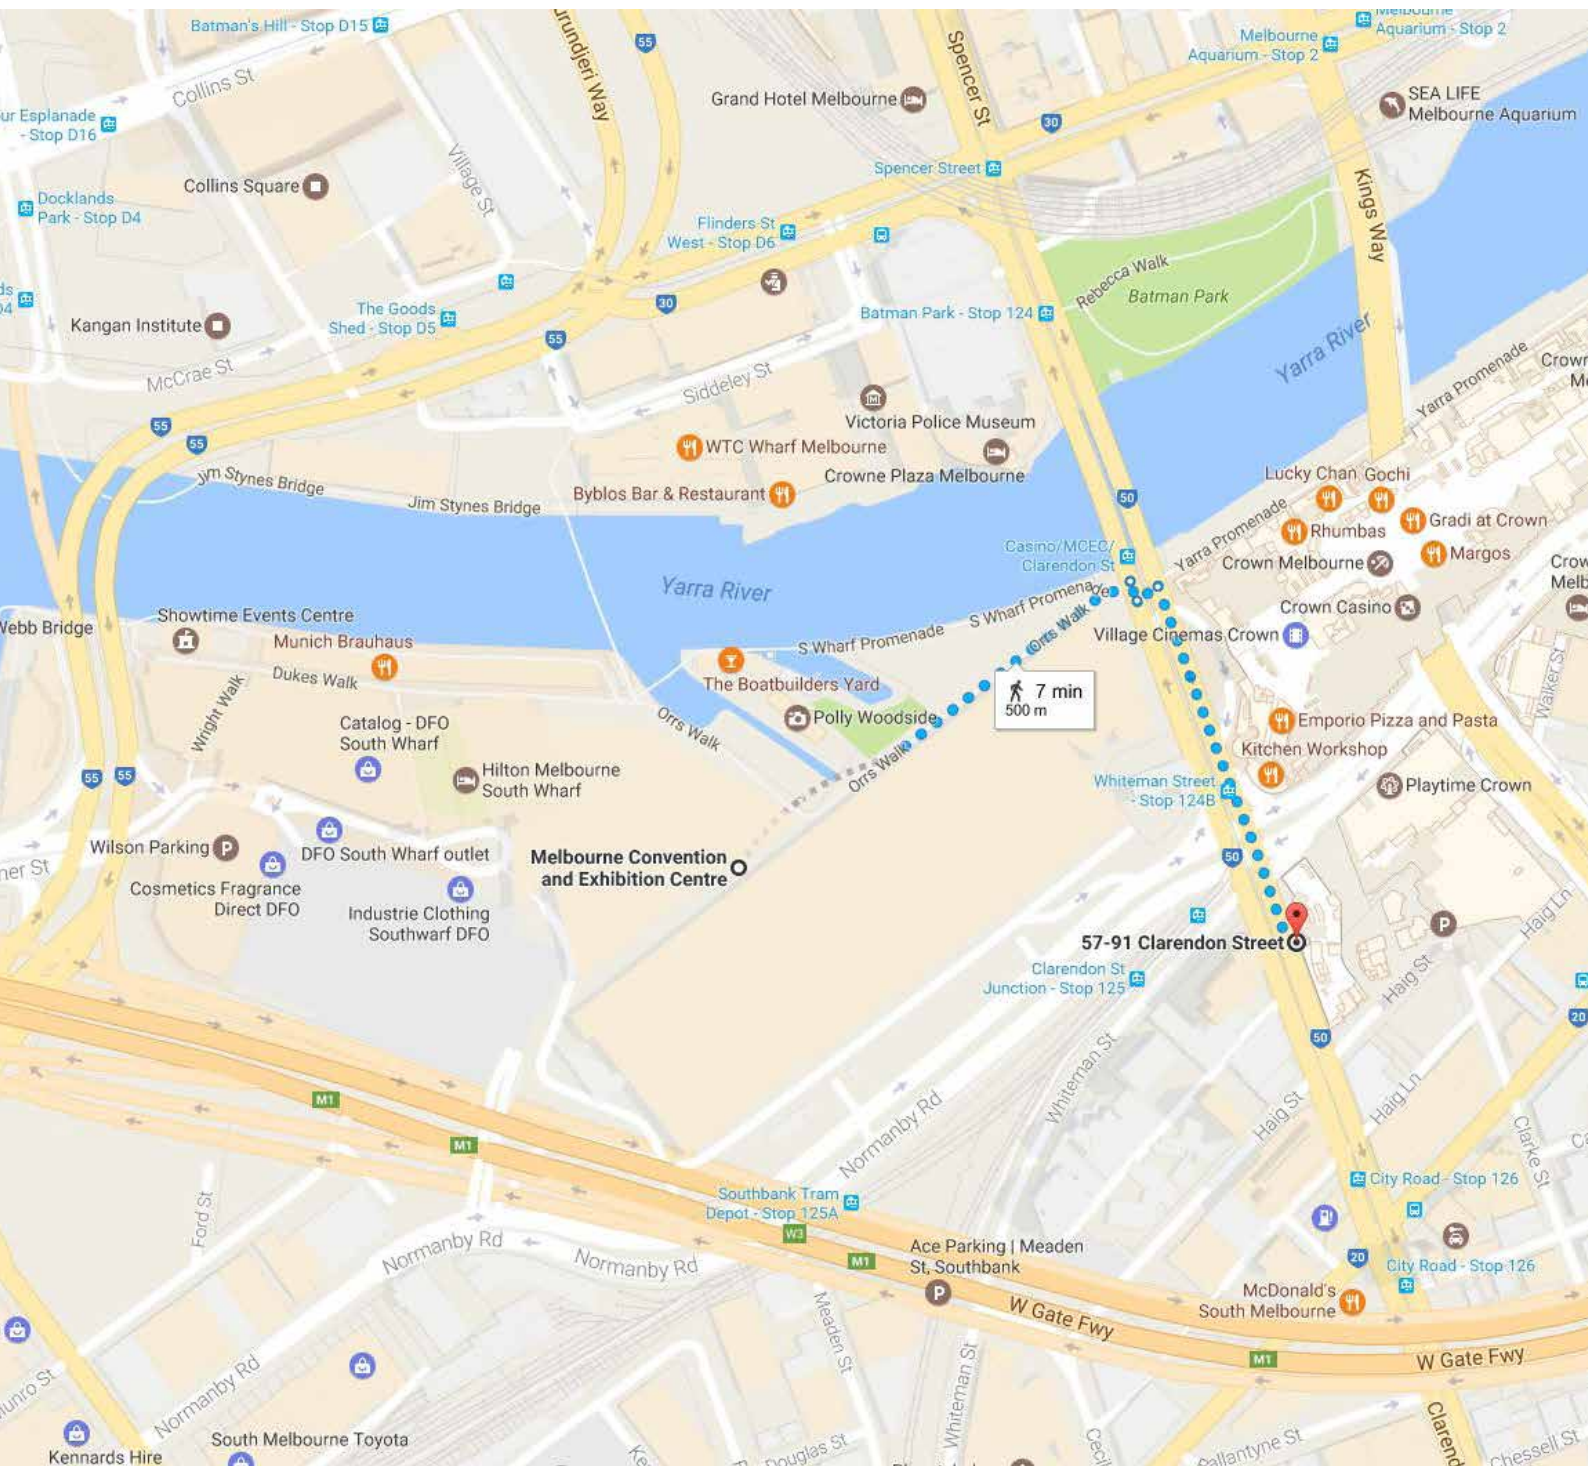

Crown Metropol

8 Whiteman Street, Southbank, VIC 3205

23-28 July 2017 | Melbourne
Celebrate the festival of Chemistry