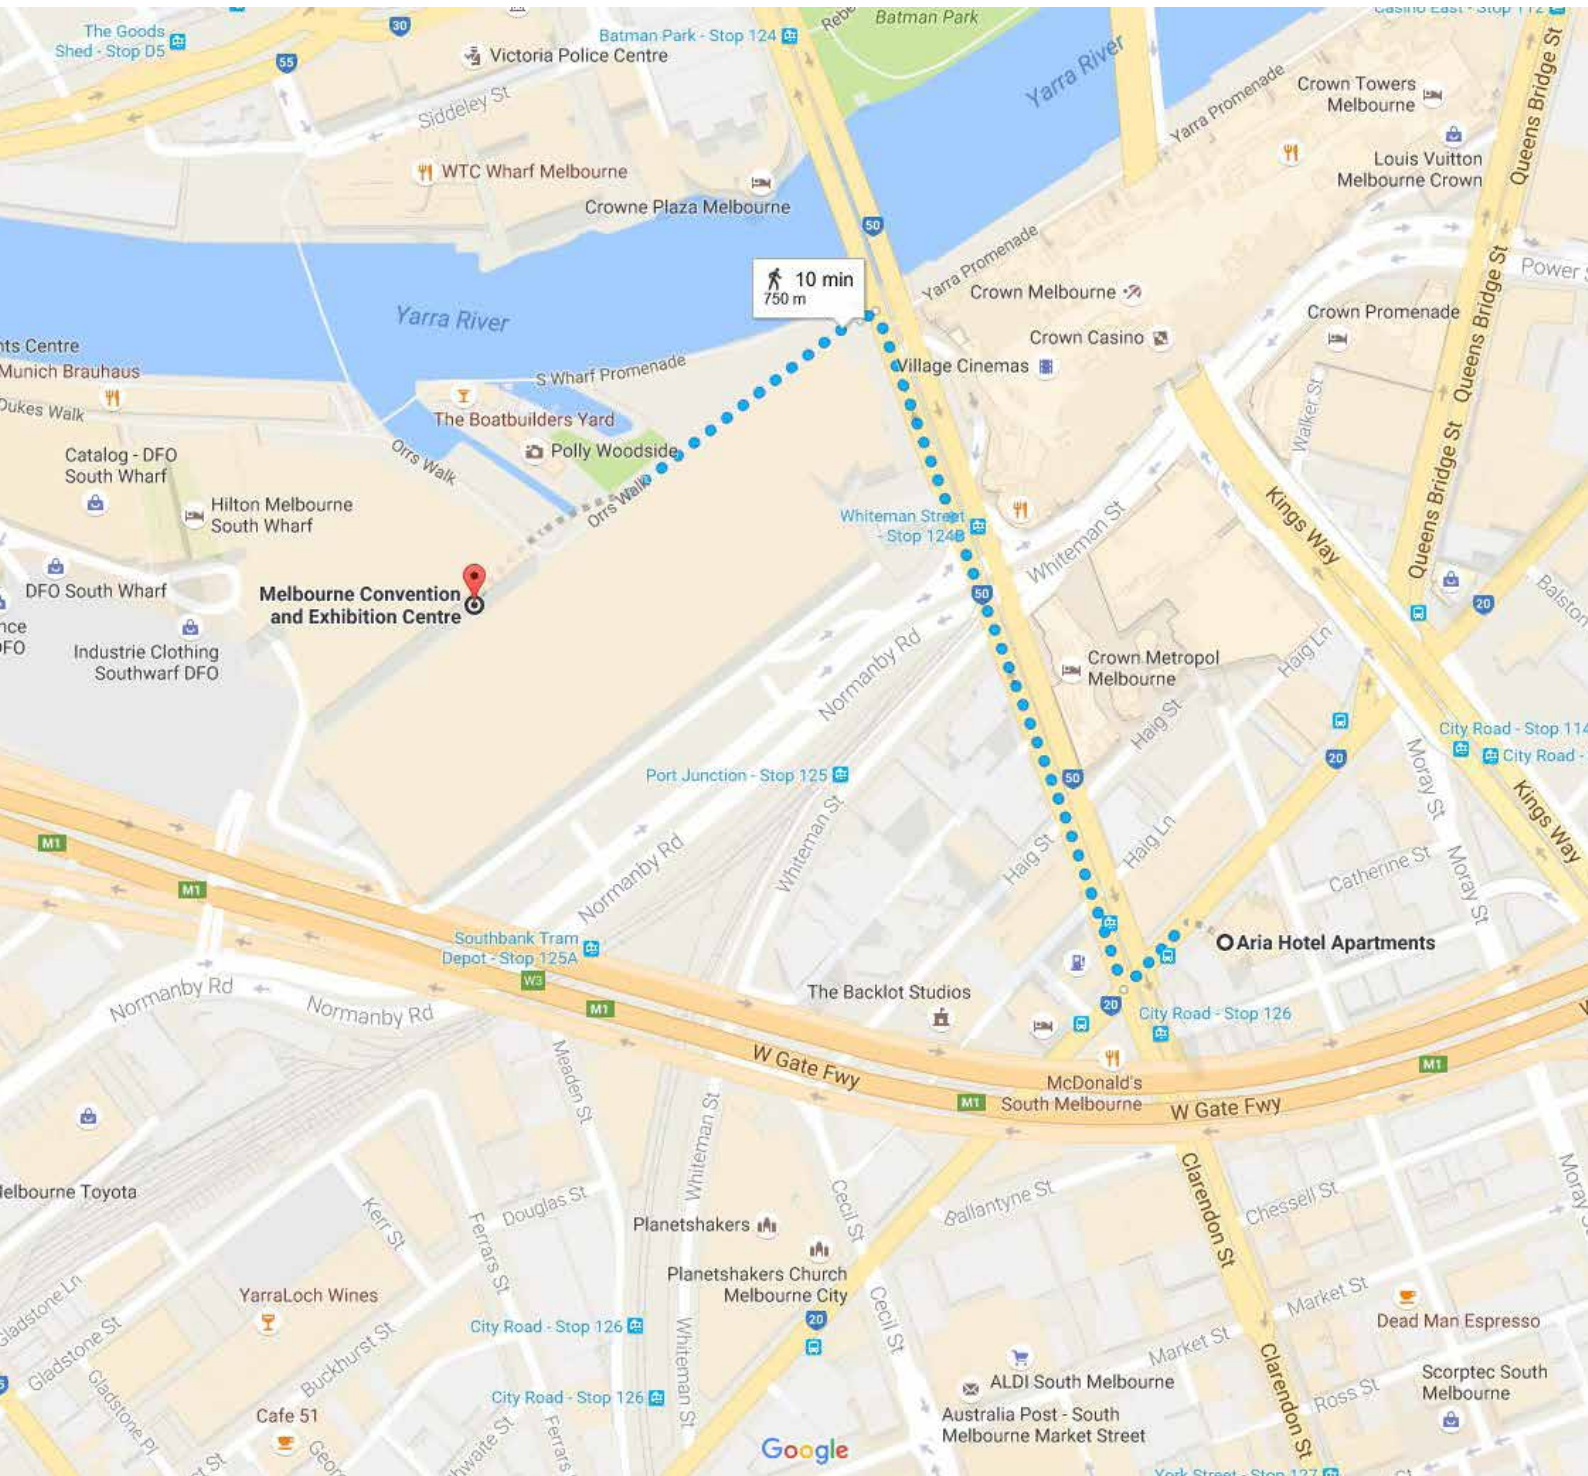

Aria Serviced Apartments

285 City Road, Southbank VIC 3006

Celebrate the festival of Chemistry