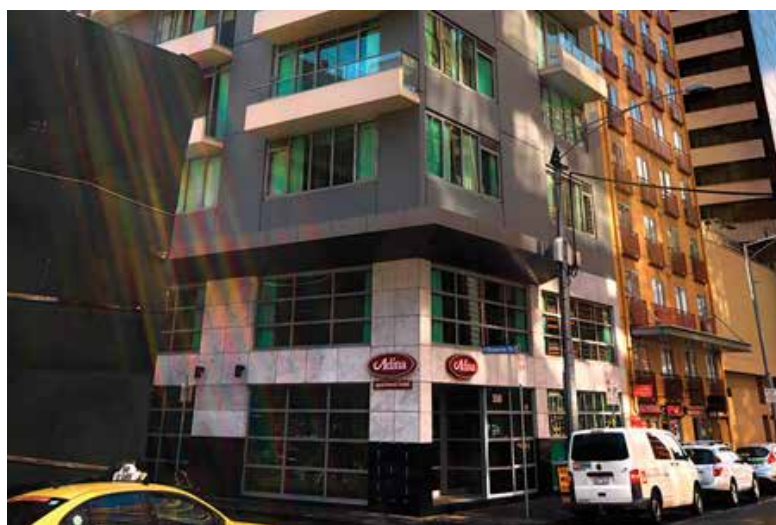

Adina Apartments Northbank

550 Flinders Street, Melbourne VIC 3000

Distance from Melbourne Airport 23.0km 21min drive

Distance from Melbourne Convention & Exhibition Centre 600m 8min walk

Check-in after: 14.00 hours

Check-out before: 10:00 hours

Getting to the Convention Centre

The Melbourne Convention & Exhibition Centre is an 8 min walk from the hotel. Page 2 shows a map of the walking directions.

Additional costs

- Unlimited Wi-Fi for $9.95 per 24 hours
- On-site $35.00 per car, per day

Room Facilities

- Air conditioning
- Flat screen TV with Cable
- Shower
- Hair dryer
- Iron/Ironing board
- Full kitchen
- Laundry facilities
- Lounge/Dining area

Hotel Facilities

- Dry cleaning (fees apply)
- Luggage Storage
- Airport Shuttle (fees apply)
- Indoor pool
- Gym
- Restaurant/Bar
- 24-hour reception

Celebrate the festival of Chemistry