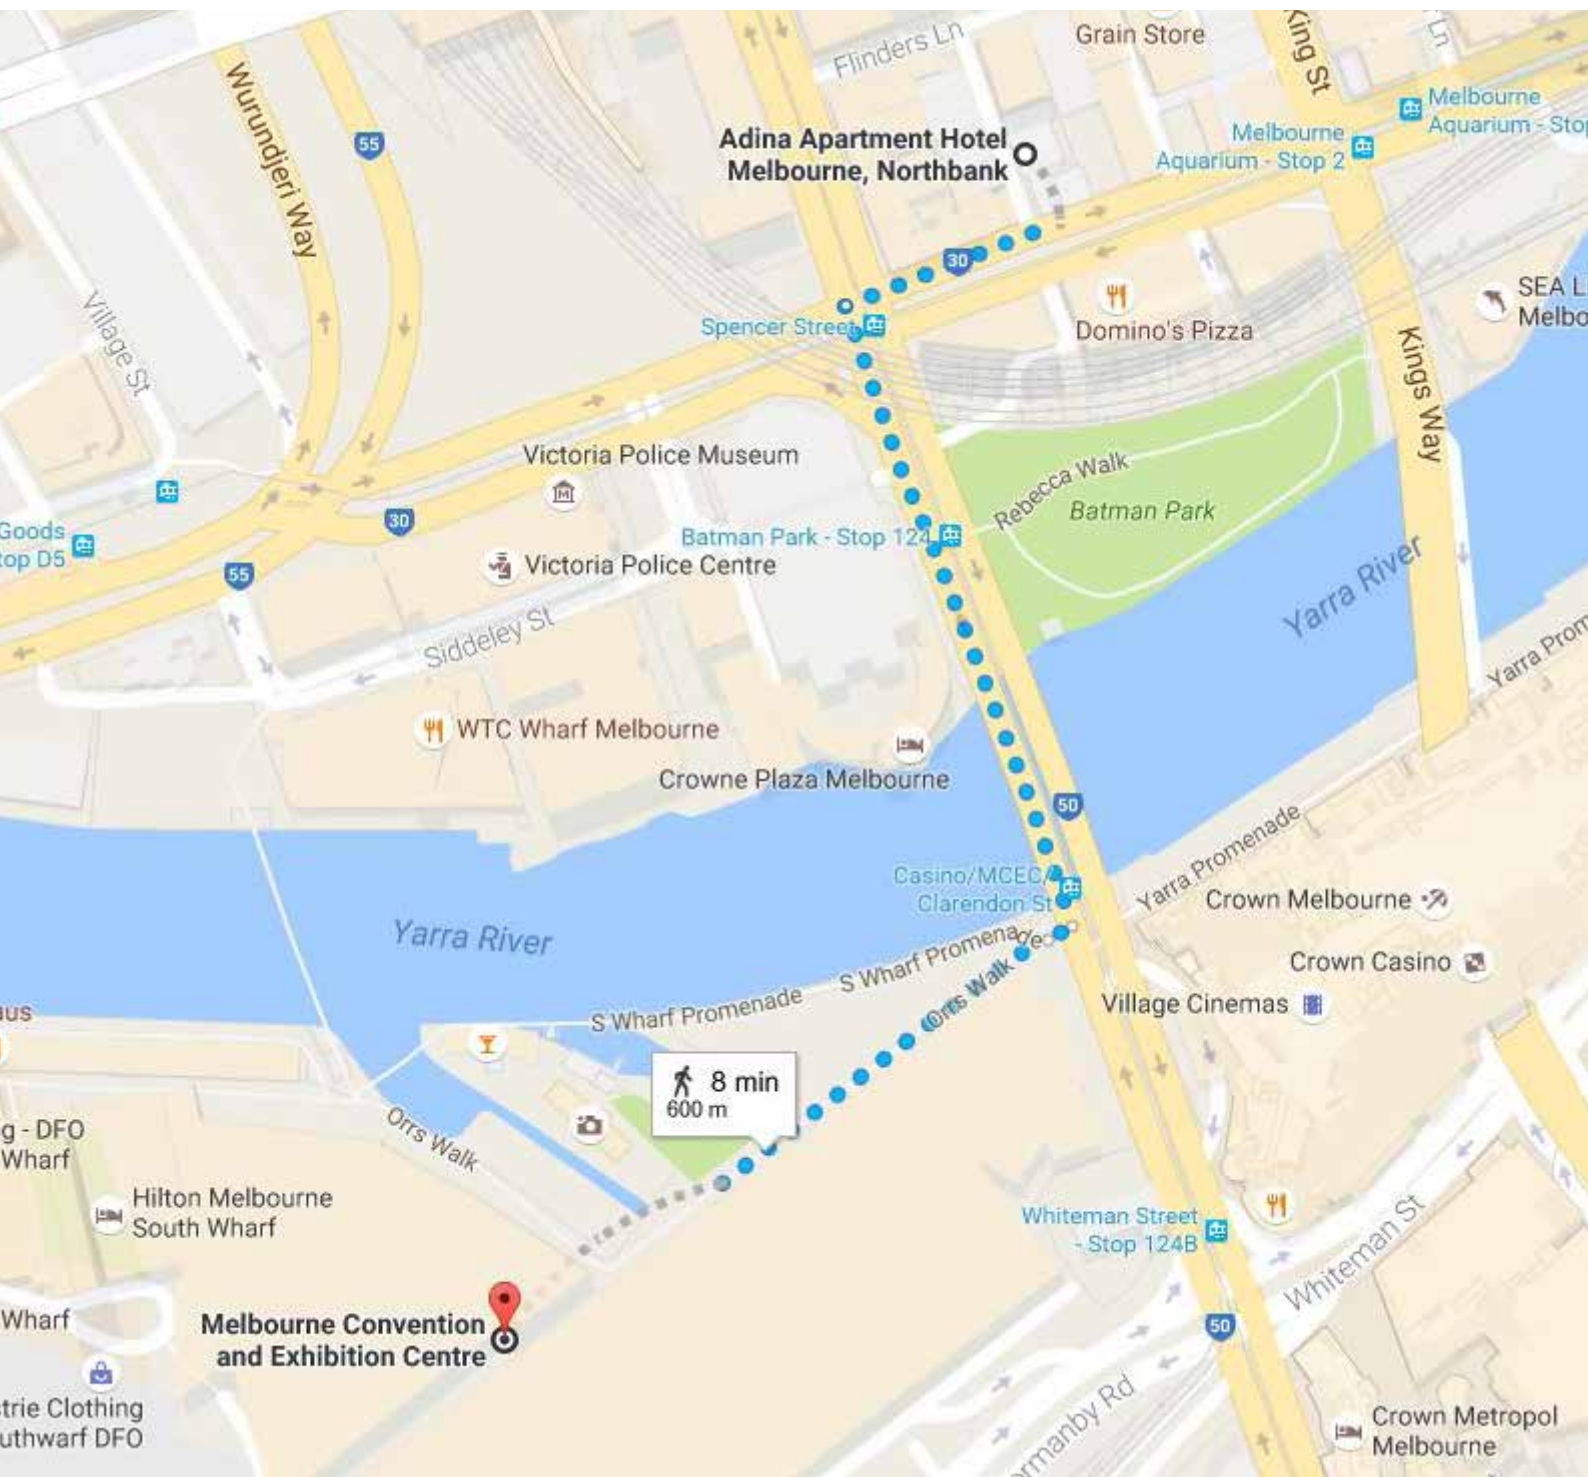

Adina Apartments Northbank

550 Flinders Street, Melbourne VIC 3000

Distance from Melbourne Airport 23.0km 21min drive

Distance from Melbourne Convention & Exhibition Centre 600m 8min walk

Check-in after: 14.00 hours

Check-out before: 10:00 hours

Getting to the Convention Centre

The Melbourne Convention & Exhibition Centre is an 8 min walk from the hotel. Page 2 shows a map of the walking directions.

Additional costs

550 Flinders Street, Melbourne VIC 3000

Celebrate the festival of Chemistry