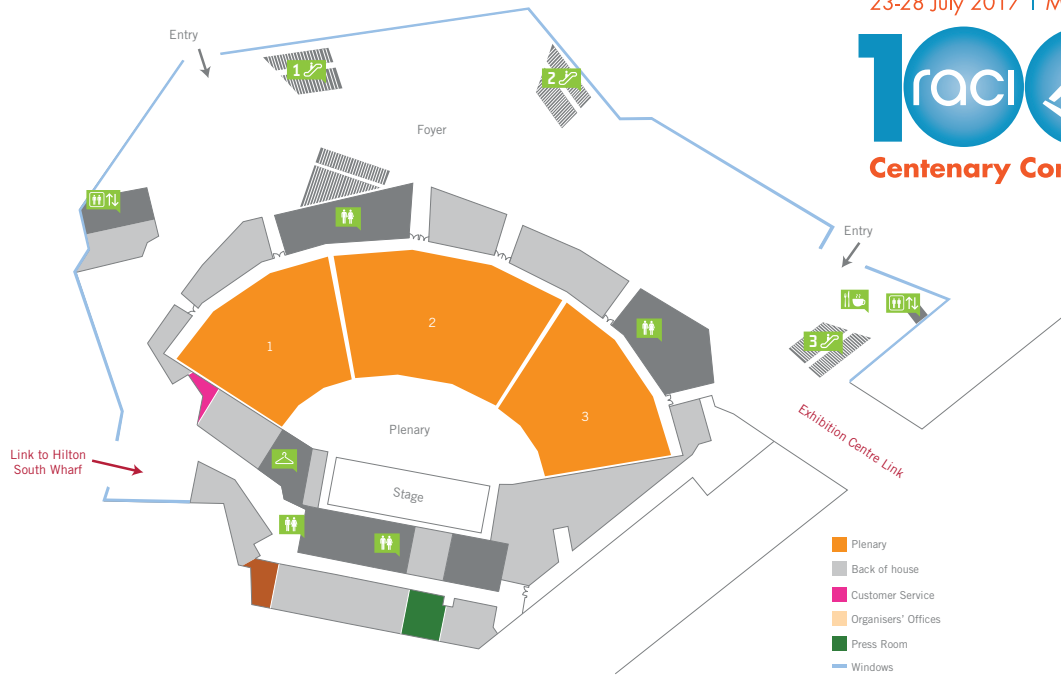

VENUE MAP - Melbourne Convention & Exhibition Centre

23-28 July 2017 | Melbourne

GROUND FLOOR

LEVEL ONE

LEVEL TWO